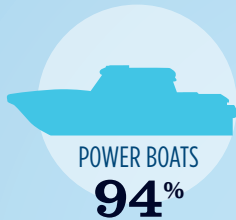

TOTAL ANNUAL ECONOMIC IMPACT OF RECREATIONAL BOATING:

\$1,097.8 MILLION

RECREATIONAL BOATS IN WI-7

TOTAL BOATS* ▶ **134,344**

REGISTERED BOATS	134,344
Power boats	126,440
PWCs	6,060
Sailboats	1,552
Other Boats	292
HOUSEHOLDS PER BOAT	2.2