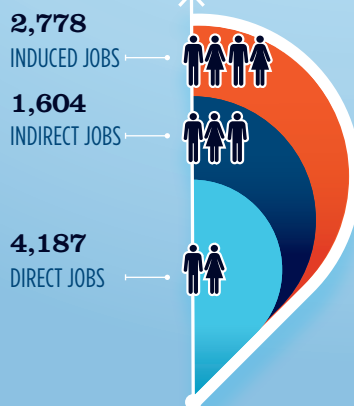

BOAT BUILDING 2%
MOTOR/ENG. MFGR. † 0%
ACC./SUPPLIES MFGR. 13%
DLRS/WHOLESALERS 24%
BOAT SERVICES 61%

ESTIMATED JOBS IMPACT OF RECREATIONAL BOATING-RELATED SPENDING IN WI-7

EST. TOTAL JOBS ▶ **8,569**

EST. TOTAL LABOR INCOME ▶ **\$353.1** MILLIONS

Est. Direct Income	\$141.3
Est. Indirect Income	\$90.2
Est. Induced Income	\$121.6

RECREATIONAL BOATING INDUSTRY SALES IN WI-7

Boat Building	\$12.8	MILLIONS
Motor / Engine Mfgr.	\$0.0	MILLIONS
Accessory / Supplies Mfgr.	\$67.4	MILLIONS
TOTAL MFG. SALES	\$80.2	
Dealers / Wholesalers	\$153.6	MILLIONS
Boat Services	\$97.6	MILLIONS
TOTAL RETAIL & SERVICES SALES	\$251.2	