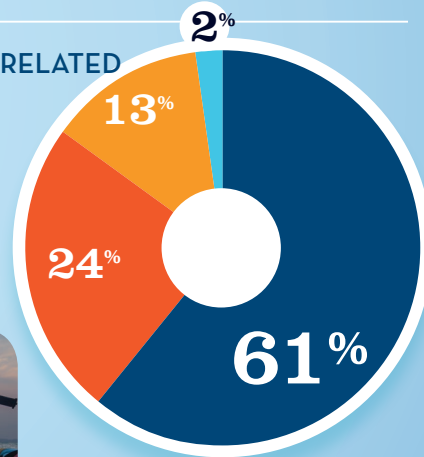

RECREATIONAL BOATING-RELATED BUSINESSES IN WI-7

TOTAL BUSINESSES ▶ **186**

Boat Building	3
Motor / Engine Mfgr.	-
Accessory / Supplies Mfgr.	25
Dealers / Wholesalers	45
Boat Services	113

BOAT BUILDING 2%
MOTOR/ENG. MFGR. † 0%
ACC./SUPPLIES MFGR. 13%
DLRS/WHOLESALERS 24%
BOAT SERVICES 61%