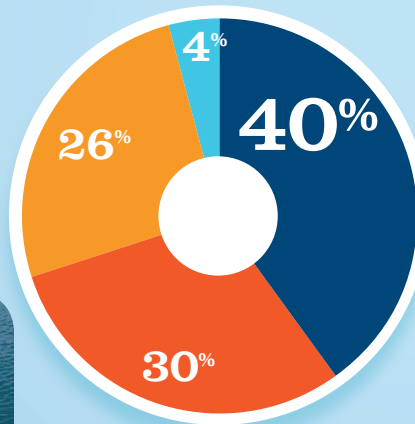

RECREATIONAL BOATING CREATES JOBS IN WI-7

TOTAL BOATING JOBS ▶ **1,090**

Boat Building	48
Motor / Engine Mfgr.	-
Accessory / Supplies Mfgr.	280
Dealers / Wholesalers	324
Boat Services	438

BOAT BUILDING 4%
MOTOR/ENG. MFGR. † 0%
ACC./SUPPLIES MFGR. 30%
DLRS/WHOLESALERS 26%
BOAT SERVICES 40%